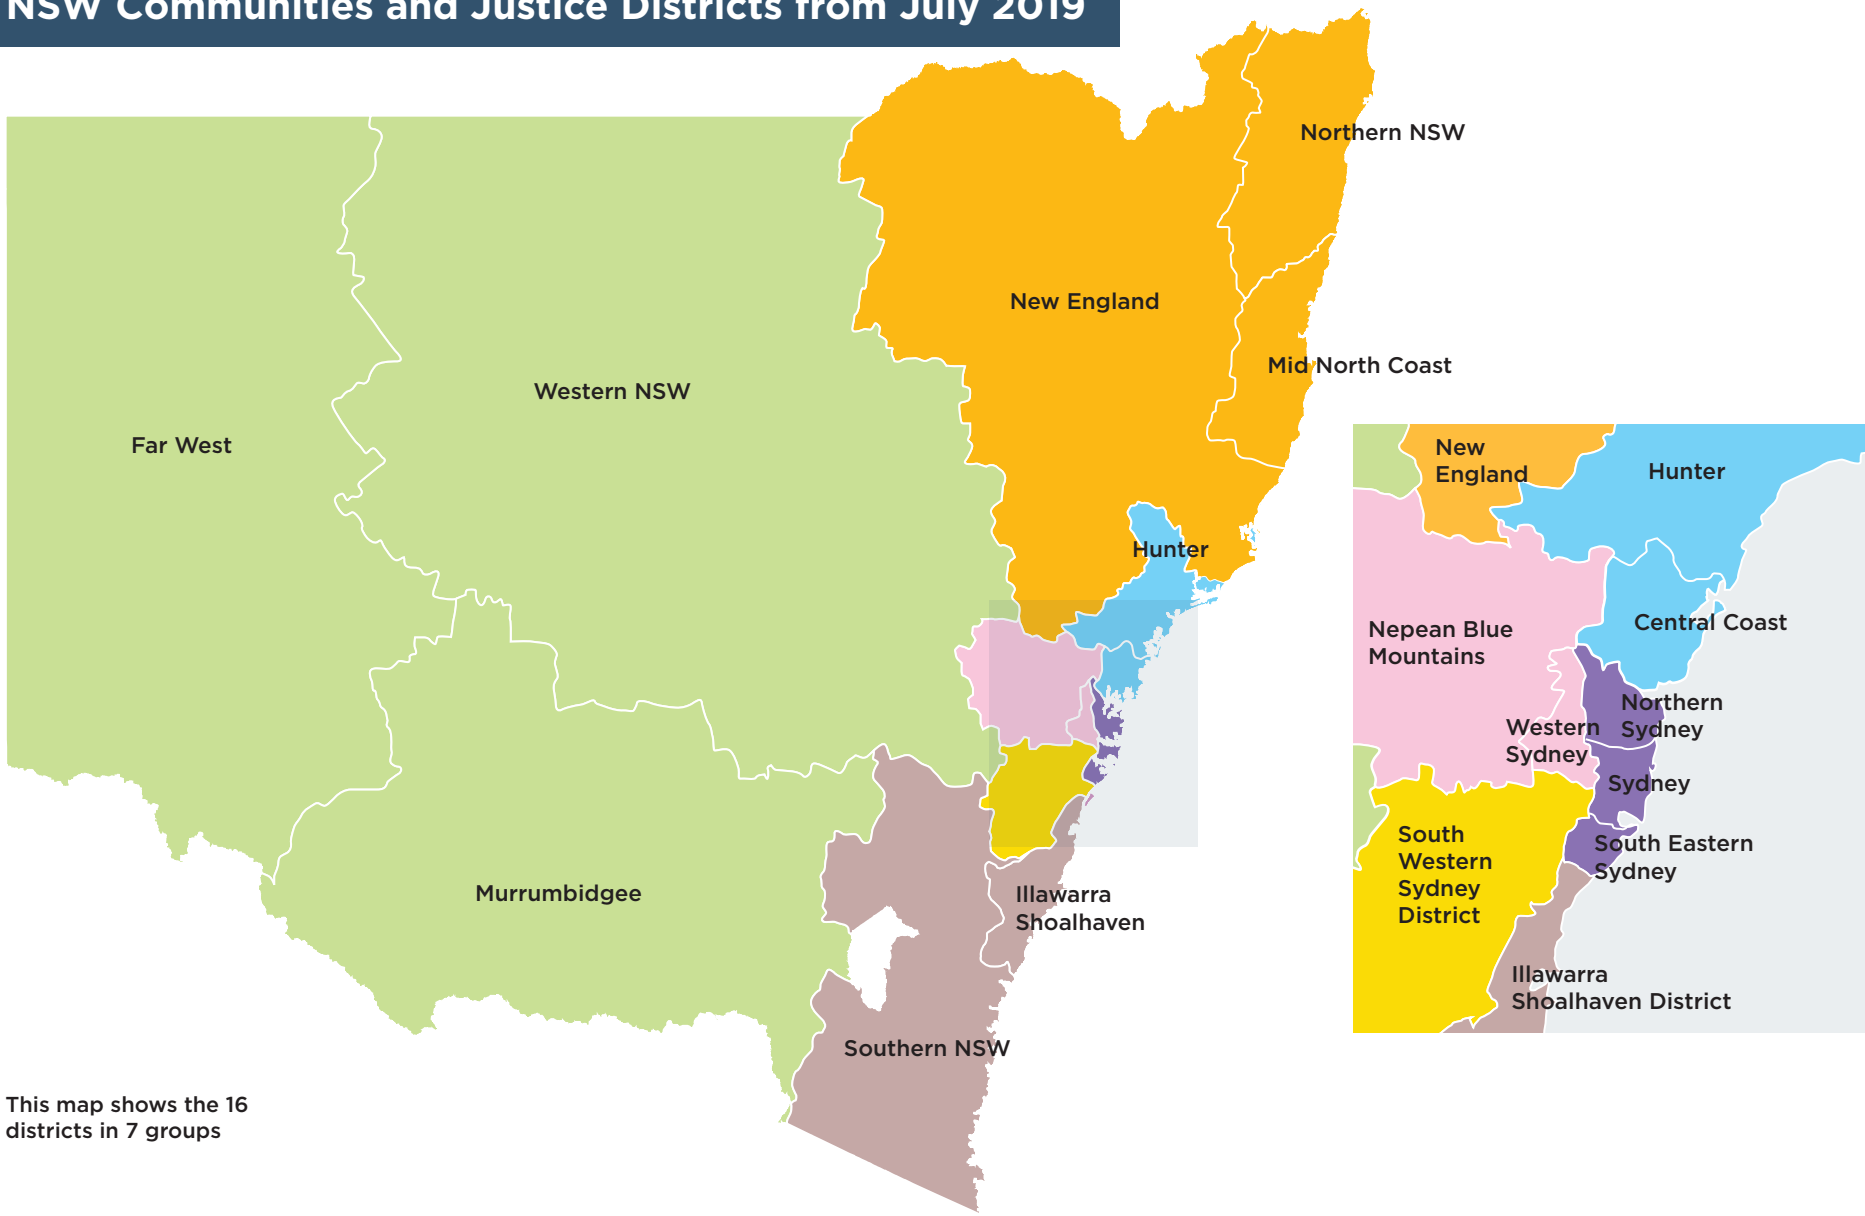

NSW Communities and Justice Districts from July 2019

This map shows the 16 districts in 7 groups

District Groups

■	Murrumbidgee, Far West & Western NSW Districts
■	Hunter & Central Coast Districts
■	Mid North Coast, Northern NSW & New England Districts
■	Western Sydney & Nepean Blue Mountains Districts
■	Sydney, South Eastern Sydney & Northern Sydney Districts
■	South Western Sydney District
■	Illawarra Shoalhaven & Southern NSW Districts